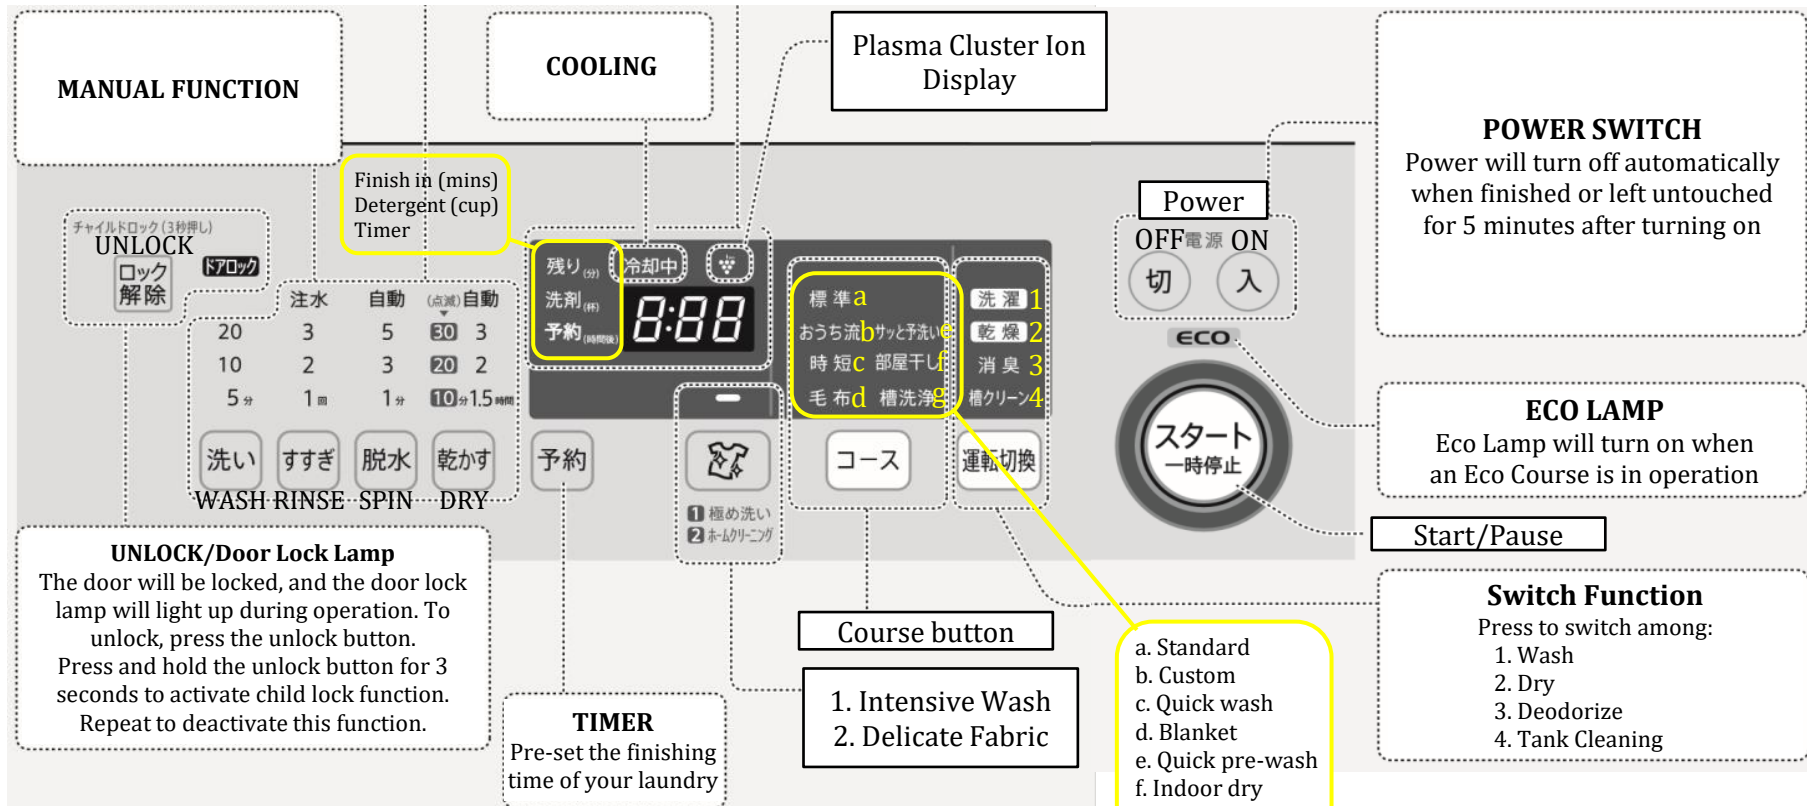

# WASHER & DRYER

ES-H10DWL

- a. Standard  
b. Custom  
c. Quick wash  
d. Blanket  
e. Quick pre-wash  
f. Indoor dry  
g. Tank cleaning

- How to use:
1. Power on and insert clothes
  2. Choose program
  3. Press start
  4. Insert detergent correspondingly to the displayed amount
  5. Close the door